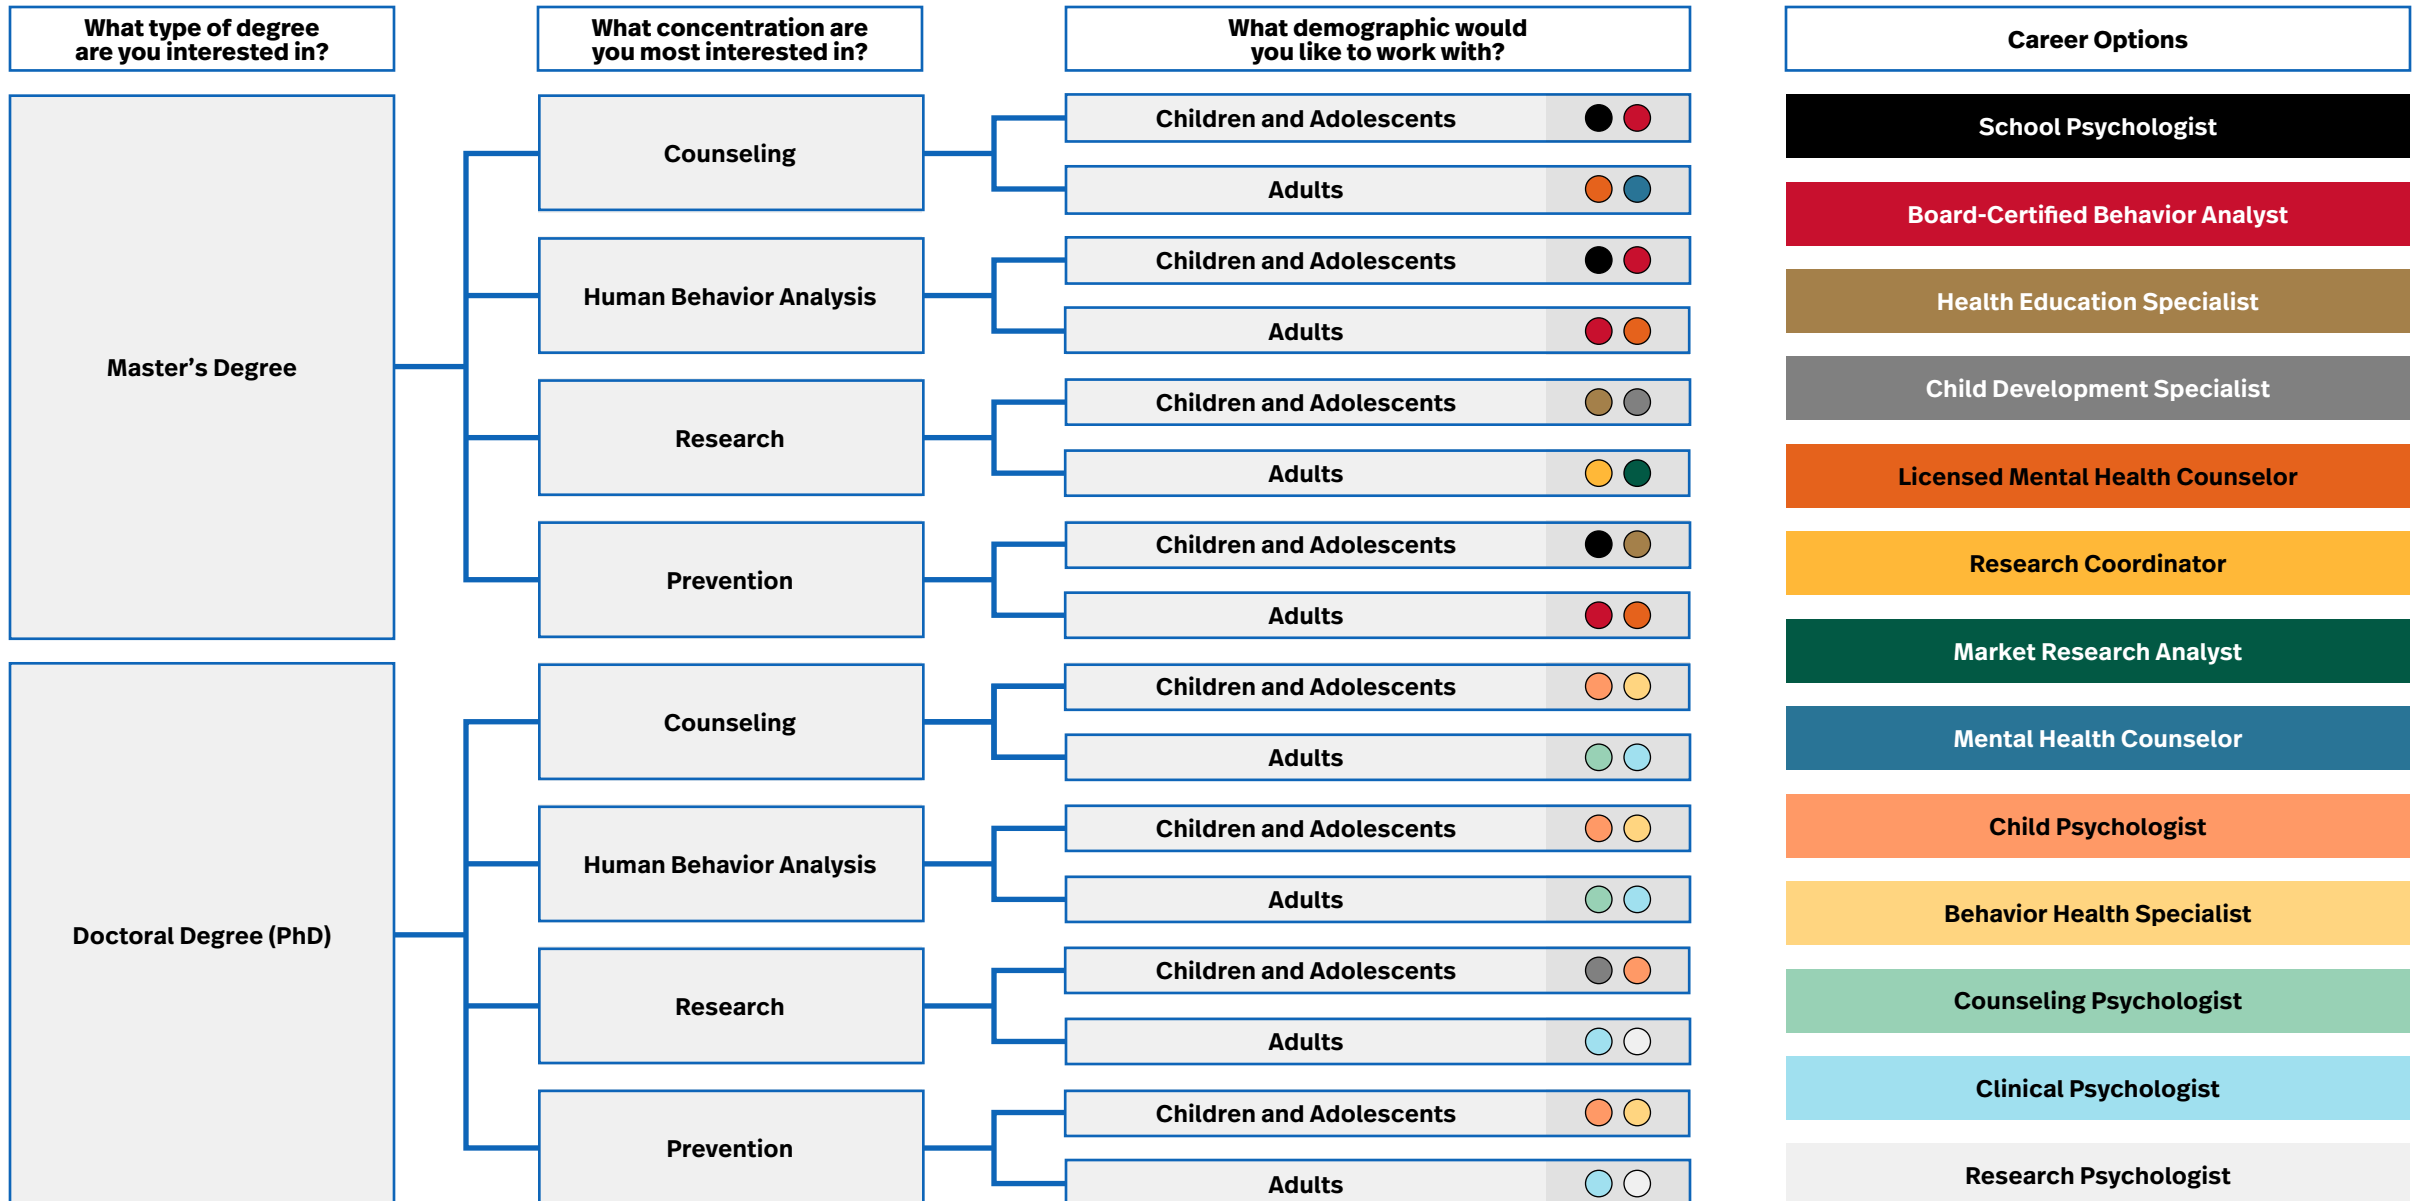

# Mapping Your Path: Navigating Your Psychology Career Options

## Directions

1. Answer the first three questions in the flowchart to reveal what psychology careers are the best fit for you.
2. Find your career paths on pages 2 and 3 to learn more about these job titles.
3. Click on the program links to see how Northeastern can help you achieve your personal and professional goals.